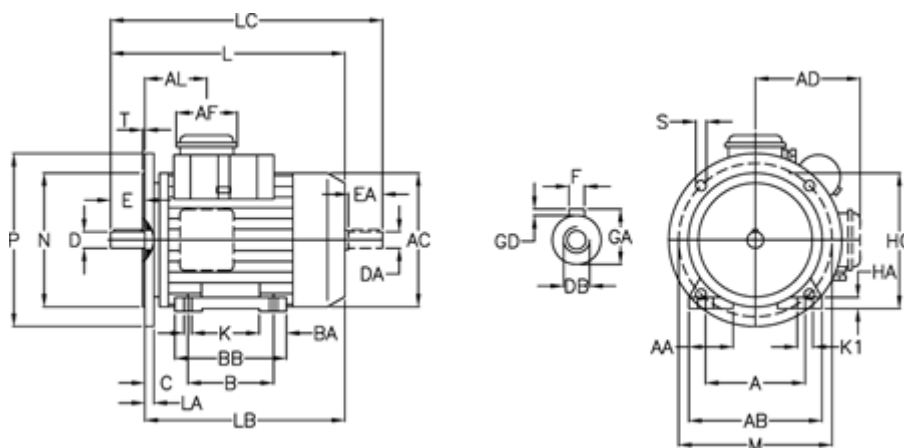

Article number: 25025467102

Description: ICME Single-phase motor M71 A4 0,25KW

4 - 1400 rpm 1x230 Volt 50Hz B3/B5 with running capacitor

Measures

A = 112	BA = 22	EA = 30	K = 7	P = 160
A/F = 70	BB H7 = 109	F = 5	K1 = 17	S = 9.5
AA = 30	C = 45	GA = 16	L = 247	T = 3.5
AB = 144	CA = 86	GD = 5	LA = 10	
AC = 137	D = 14	H = 71	LB = 217	
AD = 107	DA = 14	HA = 12	LC = 281	
AL = 76	DB = M5	HC = 143	M = 130	
B = 90	E = 30	HD = 178	N = 110	